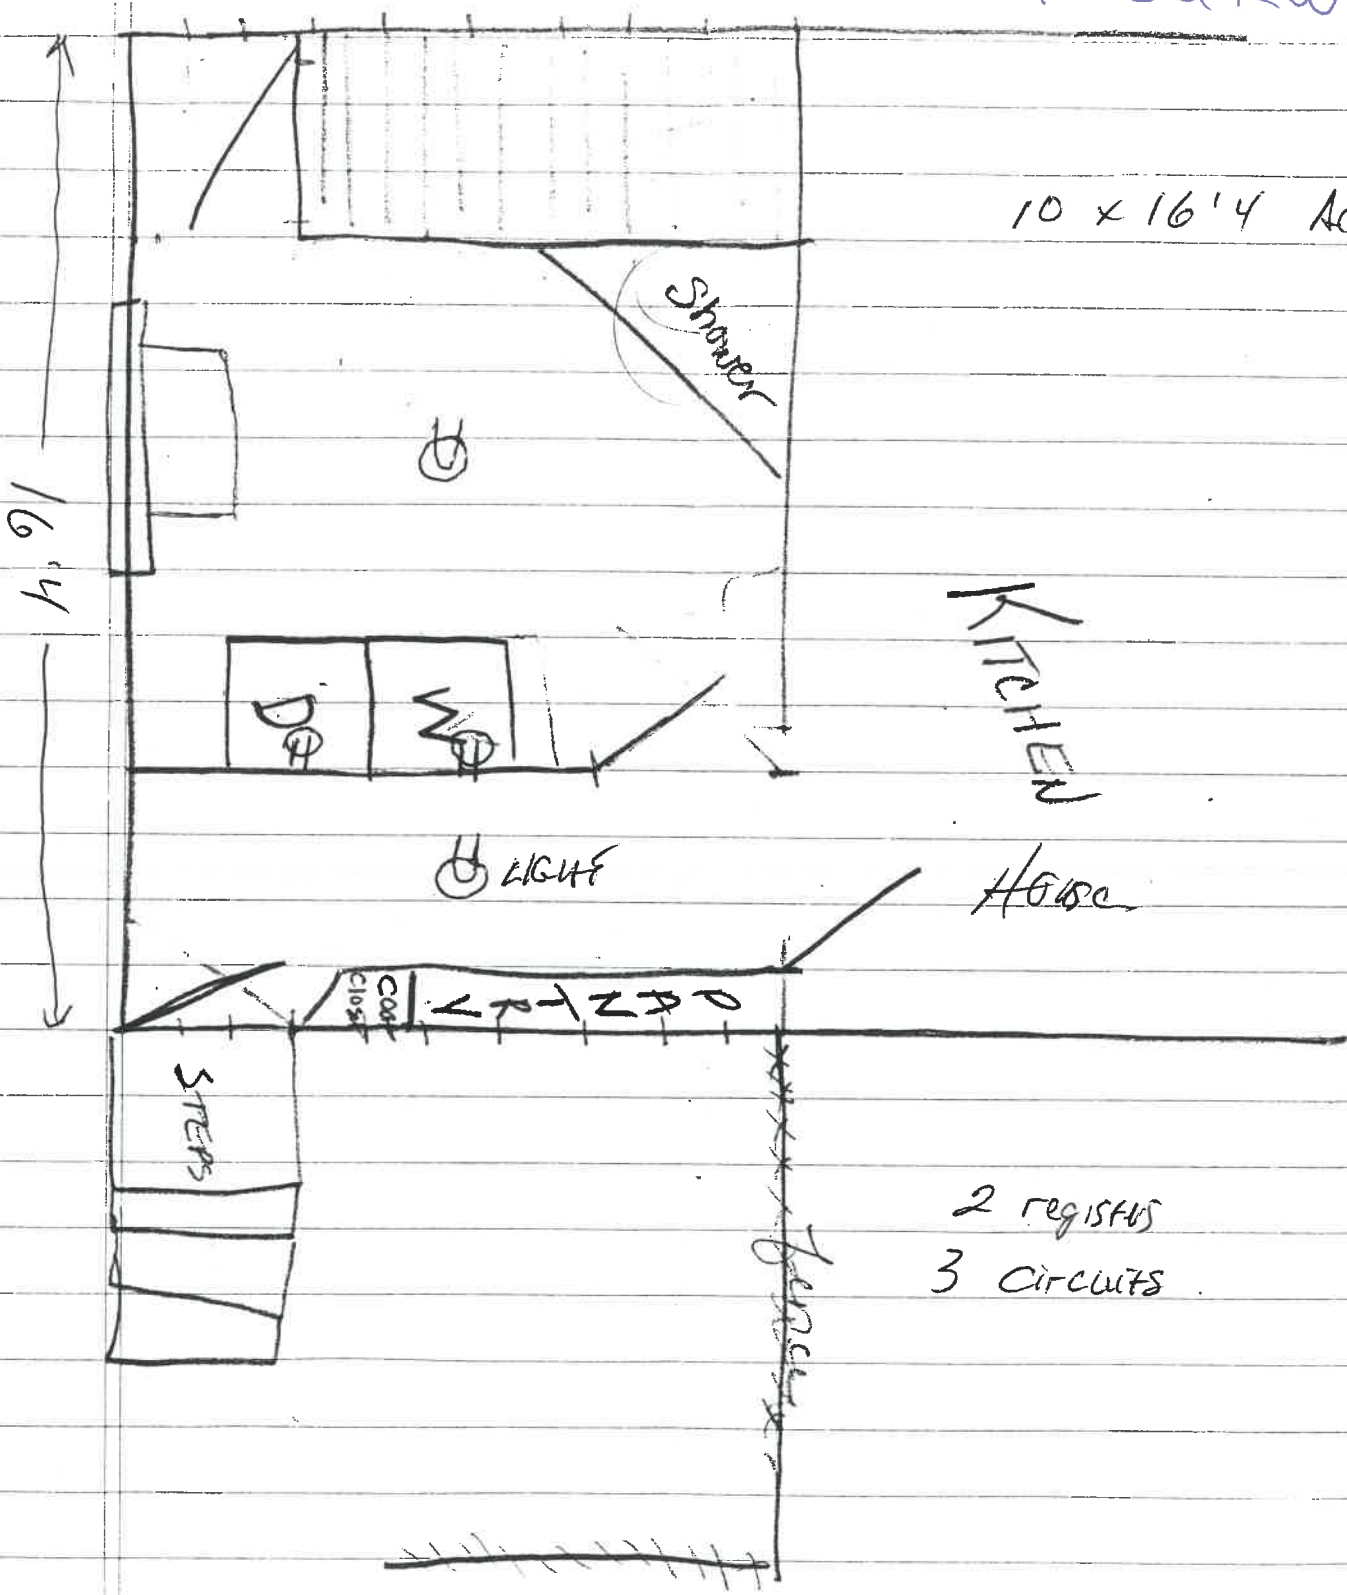

1109 Oakwood

10 x 16'4 Addition

Shower

KITCHEN

House

LIGHT

STAIRS

Coat
Clos

fence

2 registers
3 circuits